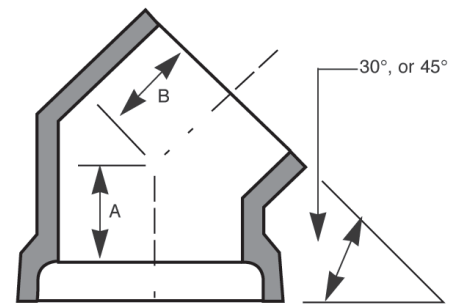

## Short Radius Curves 22½°, 30°, 45°

Pipe Size	Approx. Center Line Length	Approx. Shipping Weight (Lbs.)	Fittings per Pack
4"	12"	10	90
6"	12"	24	48
8"	17"	48	20

Longs available only in 30° & 45°

## Medium Radius Curves 30°, 45°

Pipe Size	Approx. Center Line Length	Approx. Shipping Weight (Lbs.)	Fittings per Pack
4"	18"	14	65
6"	18"	40	40

## Long Radius Curves 30°, 45°

Pipe Size	Approx. Center Line Length	Approx. Shipping Weight (Lbs.)	Fittings per Pack
4"	24"	18	60
6"	24"	41	25
8"	24"	74	17

## Cut Curves 30°

Pipe Size	Approximate Dimensions		Approx. Shipping Weight (Lbs.)	Fittings per Pack
	A	B		
10"	8¾"	4¾"	65	18
12"	9¼"	5⅜"	85	12
15"	12¾"	5"	168	8
18"	13"	6"	275	Each
21"	16⅝"	7½"	432	Each
24"	22½"	11¼"	742	Each