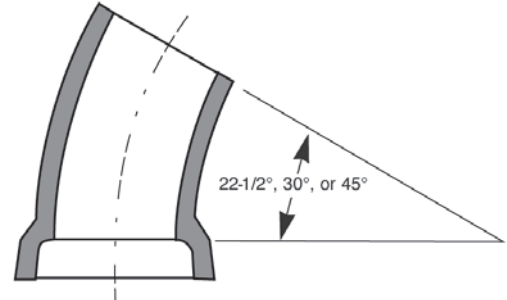

# Pipe Fittings – Curves

## Short Radius Curves 22½°, 30°, 45°

Pipe Size	Approx. Center Line Length	Approx. Shipping Weight (Lbs.)	Fittings per Pack
4"	12"	10	90
6"	12"	24	48
8"	17"	48	20

Longs available only in 30° & 45°

## Medium Radius Curves 30°, 45°

Pipe Size	Approx. Center Line Length	Approx. Shipping Weight (Lbs.)	Fittings per Pack
4"	18"	14	65
6"	18"	40	40

## Long Radius Curves 30°, 45°

Pipe Size	Approx. Center Line Length	Approx. Shipping Weight (Lbs.)	Fittings per Pack
4"	24"	18	60
6"	24"	41	25
8"	24"	74	17