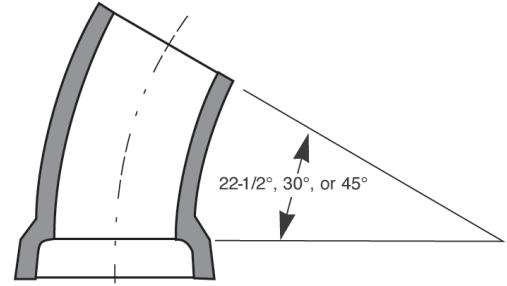

# Pipe Fittings – Curves

## Short Radius Curves 22½°, 30°, 45°

Pipe Size	Approx. Center Line Length	Approx. Shipping Weight (Lbs.)	Fittings per Pack
4"	12"	10	90
6"	12"	24	48
8"	17"	48	20

Longs available only in 30° & 45°

## Medium Radius Curves 30°, 45°

Pipe Size	Approx. Center Line Length	Approx. Shipping Weight (Lbs.)	Fittings per Pack
4"	18"	14	65
6"	18"	40	40

## Cut Curves 30°

Pipe Size	Approximate Dimensions		Approx. Shipping Weight (Lbs.)	Fittings per Pack
	A	B		
10"	8¾"	4¾"	65	18
12"	9¼"	5⅜"	85	12
15"	12¾"	5"	168	8
18"	13"	6"	275	Each
21"	16⅝"	7½"	432	Each
24"	22½"	11¼"	742	Each