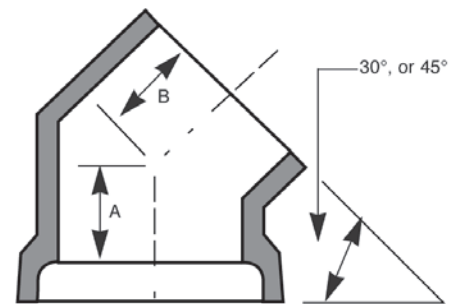

## Short Radius Curves 22½°, 30°, 45°

Pipe Size	Approx. Center Line Length	Approx. Shipping Weight (Lbs.)	Fittings per Pack
4"	12"	10	90
6"	12"	24	48
8"	17"	48	20

Longs available only in 30° & 45°

## Medium Radius Curves 30°, 45°

Pipe Size	Approx. Center Line Length	Approx. Shipping Weight (Lbs.)	Fittings per Pack
4"	18"	14	65
6"	18"	40	40

## Long Radius Curves 30°, 45°

Pipe Size	Approx. Center Line Length	Approx. Shipping Weight (Lbs.)	Fittings per Pack
4"	24"	18	60
6"	24"	41	25
8"	24"	74	17

## Cut Curves 30°

Pipe Size	Approximate Dimensions		Approx. Shipping Weight (Lbs.)	Fittings per Pack
	A	B		
10"	8¾"	4¾"	65	18
12"	9¼"	5⅜"	85	12
15"	12¾"	5"	168	8
18"	13"	6"	275	Each
21"	16⅝"	7½"	432	Each
24"	22½"	11¼"	742	Each