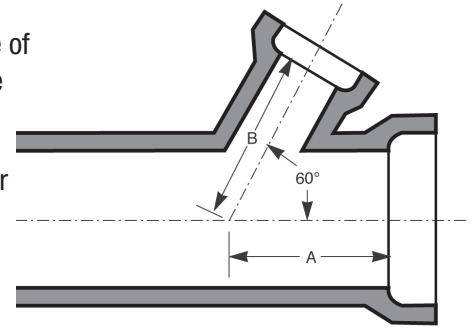

Pipe Fittings – Wye-Branches

Logan Wye-Branch Spurs are carefully attached to the barrels at an angle of 60° and will correspond in every way to the dimensions specified for pipe of the same size.

A wide variety of Double Wyes are also available. Please call our customer service department for availability and shipping information.

Wye-Branches not shown are available on special order or by adapting with an increaser. Please call our office for assistance.

Barrel Diameter	Spur Diameter	Laying Length	Approximate Dimensions		Approximate Shipping Weight (lbs.)	Pack Data
			A	B		
4"	4"	2'	8¹/₄"	6³/₄"	25	42
6"	4"	2'	9¹/₄"	8"	45	30
	6"		12¹/₄"	10¹/₂"	70	20
8"	4"	2'	9"	9¹/₄"	66	24
	6"		12"	10¹/₄"	80	16
	8"		14³/₄"	12³/₄"	90	
10"	4"	2'	11¹/₄"	12"	105	12
	6"		12³/₄"	11¹/₄"	125	
	8"		16¹/₄"	14³/₄"	130	
	10"		18¹/₄"	16"	150	
12"	4"	2'	12"	13"	151	8
	6"		13¹/₄"	14¹/₄"	159	
	8"		17"	16¹/₄"	173	
	10"		19¹/₄"	17¹/₂"	185	
	12"		18³/₄"	19¹/₄"	230	4
15"	6"	3'	14¹/₂"	13¹/₂"	320	4
	8"		17"	16¹/₂"	325	
	10"		19¹/₂"	18"	328	
	12"		21"	20"	346	
	15"		28¹/₄"	26¹/₄"	430	
18"	6"	3'	16"	17¹/₄"	463	4
	8"		17¹/₄"	18"	480	2
	10"		20¹/₄"	21¹/₂"	482	
	12"		22¹/₂"	20¹/₄"	489	
	15"		24"	24³/₄"	510	
	18"		32"	29¹/₄"	590	
21"	6"	3'	19¹/₄"	22¹/₂"	680	each
	8"		18"	21"	614	
	10"		23³/₄"	22"	617	
	12"		23"	19¹/₂"	632	
24"	6"	3'	17¹/₂"	19¹/₄"	747	each
	8"		18¹/₂"	21¹/₂"	772	
	10"		22³/₄"	26¹/₄"	780	
	12"		21¹/₂"	24³/₄"	797	

Logan Clay Products LLC

loganclay.com • loganclaypipe.com • loganclaymasonry.com • no-digpipe.com
info@loganclay.com • 800-848-2141 • 740-385-2184 • Fax: 740-385-9336