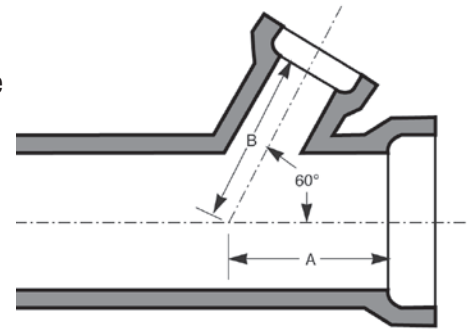

Pipe Fittings – Y-Branches

Logan Y-Branch Spurs are carefully attached to the barrels at an angle of 60° and will correspond in every way to the dimensions specified for pipe of the same size.

A wide variety of Double Ys are also available. Please call our customer service department for availability and shipping information.

Y-Branches not shown are available on special order or by adapting with an increaser. Please call our office for assistance.

Barrel Diameter	Spur Diameter	Laying Length	Approximate Dimensions		Approximate Shipping Weight (lbs.)	Pack Data
			A	B		
4"	4"	2'	8¹/₄"	6³/₄"	25	42
6"	4"	2'	9¹/₄"	8"	45	30
	6"		12¹/₄"	10¹/₂"	70	20
8"	4"	2'	9"	9¹/₄"	66	16
	6"		12"	10¹/₄"	80	
	8"		14³/₄"	12³/₄"	90	
10"	4"	2'	11¹/₄"	12"	105	12
	6"		12³/₄"	11¹/₄"	125	
	8"		16¹/₄"	14³/₄"	130	
	10"		18¹/₄"	16"	150	
12"	4"	2'	12"	13"	151	8
	6"		13¹/₄"	14¹/₄"	159	
	8"		17"	16¹/₄"	173	
	10"		19¹/₄"	17¹/₂"	185	
	12"		18³/₄"	19¹/₄"	230	
15"	6"	3'	14¹/₂"	13¹/₂"	325	4
	8"		17"	16¹/₂"	328	
	10"		19¹/₂"	18"	320	
	12"		21"	20"	346	
	15"		28¹/₄"	26¹/₄"	430	
18"	6"	3'	16"	17¹/₄"	463	4
	8"		17¹/₄"	18"	480	
	10"		20¹/₄"	21¹/₂"	482	
	12"		22¹/₂"	20¹/₄"	489	
	15"		24"	24³/₄"	510	
	18"		32"	29¹/₄"	590	
21"	6"	3'	19¹/₄"	22¹/₂"	680	each
	8"		18"	21"	614	
	10"		23³/₄"	22"	617	
	12"		23"	19¹/₂"	632	
24"	6"	3'	17¹/₂"	19¹/₄"	747	each
	8"		18¹/₂"	21¹/₂"	772	
	10"		22³/₄"	26¹/₄"	780	
	12"		21¹/₂"	24³/₄"	797	

Logan Clay Products LLC

loganclay.com • loganclaypipe.com • loganclaymasonry.com • no-digpipe.com
info@loganclay.com • 800-848-2141 • 740-385-2184 • Fax: 740-385-9336